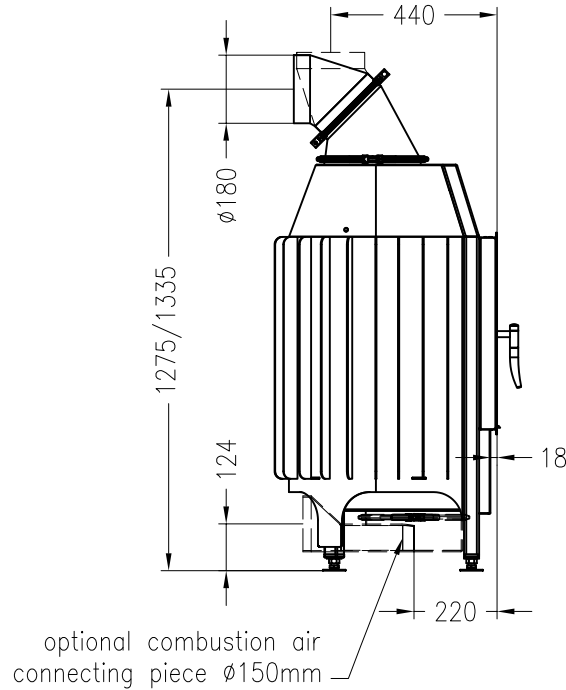

Fireplace insert Z1-4S

hinged door

Linear 4S

as at: 11/2010

front view
M~1:20

side view
M~1:20

horizontal section
M~1:10

All representations and drawings are protected by applicable copyright laws.
Utilisation or publication, including individual details, only with our written approval.
Technical data subject to change. Errors and omissions excepted.