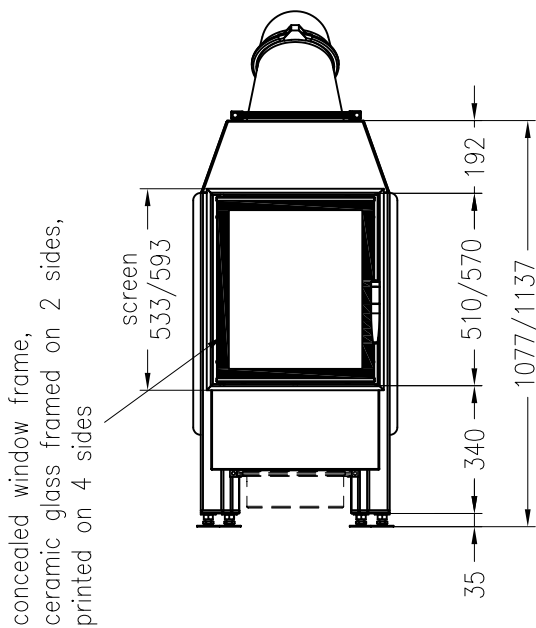

Fireplace insert Z1-4S

hinged door

Linear 4S

as at: 11/2010

front view
M~1:20

side view
M~1:20

horizontal section
M~1:10

All representations and drawings are protected by applicable copyright laws.
Utilisation or publication, including individual details, only with our written approval.
Technical data subject to change. Errors and omissions excepted.