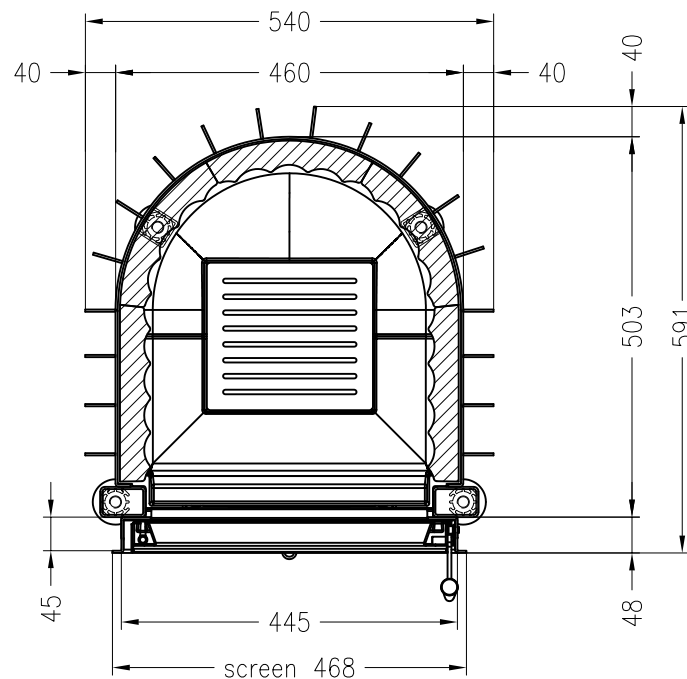

Fireplace insert Z1-4S

hinged door

Linear 4S

as at: 11/2010

front view
M~1:20

side view
M~1:20

horizontal section
M~1:10

All representations and drawings are protected by applicable copyright laws.
Utilisation or publication, including individual details, only with our written approval.
Technical data subject to change. Errors and omissions excepted.